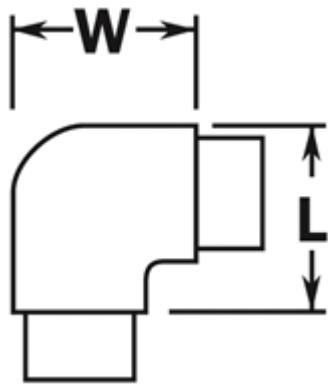

Rigi-Grip® Handrail Components
304 Stainless Steel, Satin Finish

Part Number: HR732 Flush Elbow for 1-1/2" Diameter Tubing

W	2-1/4"
L	2-1/4"

For indoor use only.
To clean, use metal cleaner and apply with a damp, soft cloth.

Installation	Adhere fitting to tube using Loctite 326 Metal Adhesive and Primer.
Hardware Included	N/A