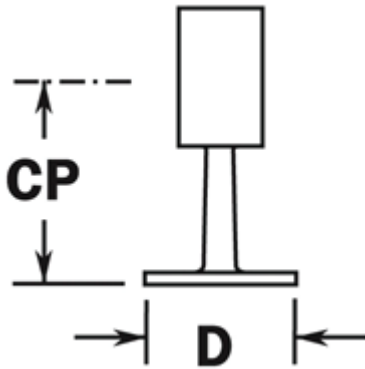

Rigi-Grip® Handrail Components
304 Stainless Steel, Satin Finish

Part Number: HR342

Flush Center Post for 1-1/2" Diameter Tubing

CP	2-7/16"
D	2-5/16"

For indoor use only.

To clean, use metal cleaner and apply with a damp, soft cloth.

Installation	Mount plate to surface using two #10 screws.
Hardware Included	2 x #10 x 1-1/2" PFH screws.